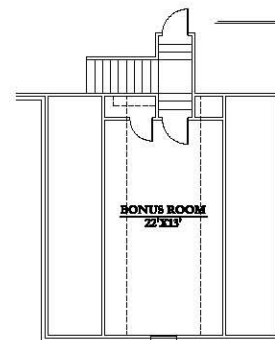

"The Kanawha"

FRONT ELEVATION

OPTIONAL BONUS ROOM
BONUS ROOM HEATED: 332 SQ. FT.

Custom Site Built Homes
'A quality homebuilder, committed to excellence'
803-366-5431
WWW.KLRCUSTOMHOMES.COM

McFarland Design Group inc.
332 N.C. Hwy 16 N.
Denver N.C. 28037