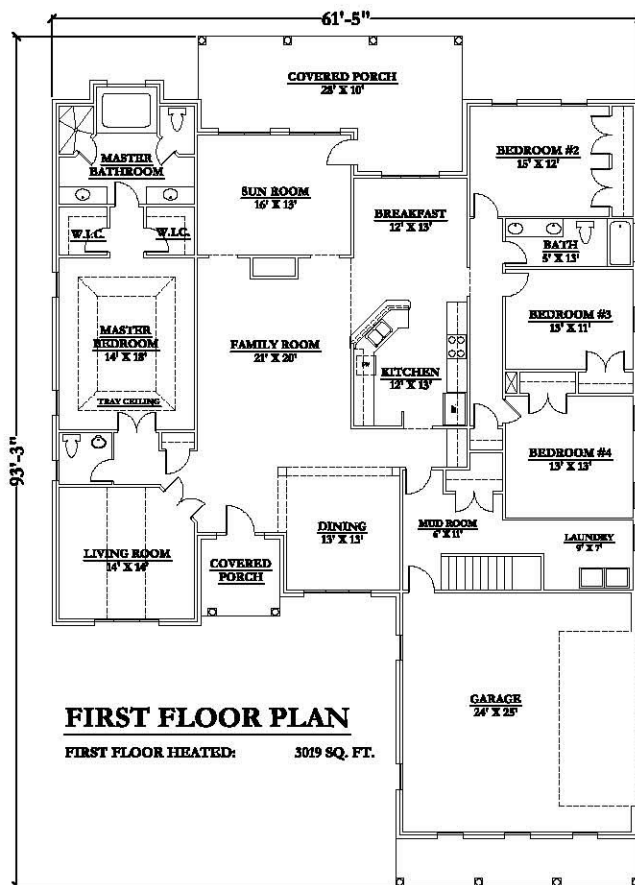

"The Kanawha"

FRONT ELEVATION

OPTIONAL BONUS ROOM
BONUS ROOM HEATED: 332 SQ. FT.

Custom Site Built Homes
'A quality homebuilder, committed to excellence'
803-366-5431
WWW.KLRCUSTOMHOMES.COM

McFarland Design Group inc.
332 N.C. Hwy 16 N.
Denver N.C. 28037